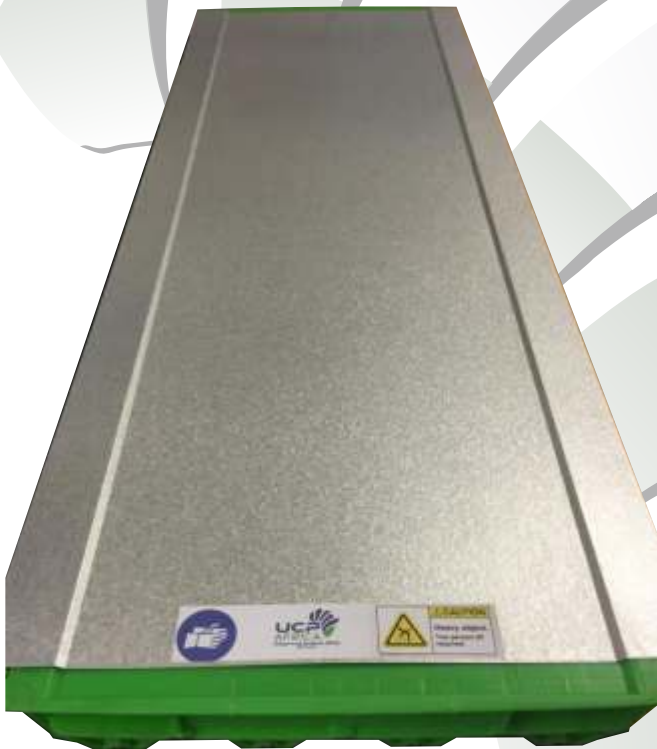

The **NEW Secure Core Tray Lid**

Made by Professionals, for Professionals

The newly designed secure core tray lid is now available to pair with UCP Africa's unique core trays. This modern functional "Core Tray System" will ensure any exploration projects core is stored optimally and efficiently. These lids are:

- Durable and sleek in design
- Optimal tight fitting
- Concealed sharp edges for safe use
- Slide to lock lids into place
- Locks without impeding stackability
- Core-Grip for picking up core and lifting the lids safely

Optimal core protection and stackable

Lid removal using Core-Grip

Lid slides snug into place

UCPL	Core Tray Lid N, H and P
UCPBL	Core Tray Lid B
CORBLK	Core Depth Markers - Bag of 500

For more benefits of this innovative Core Tray Lid or the Core Tray System, please refer to the product information pamphlet or contact us.